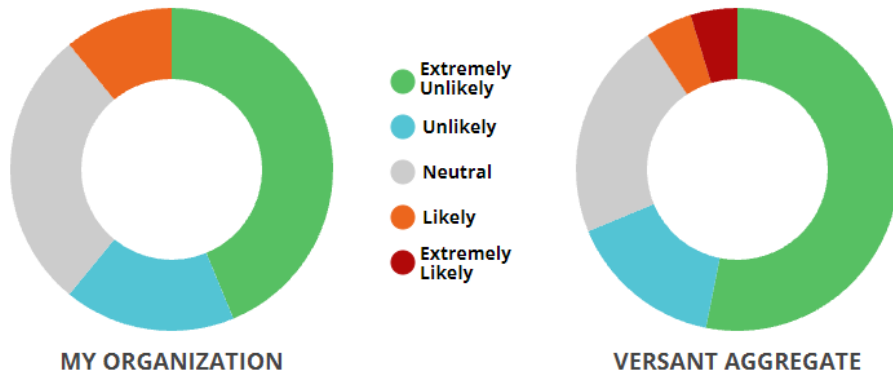

ORGANIZATION **DEPARTMENT** **PROGRAM TYPE** **BOI GROUP**

VSE AGGREGATE

ORGANIZATION **DEPARTMENT** **PROGRAM TYPE** **BOI GROUP**

Show/Hide PVCG Chart

All Organizations | All Departments | All Employees | All BOI Groups |