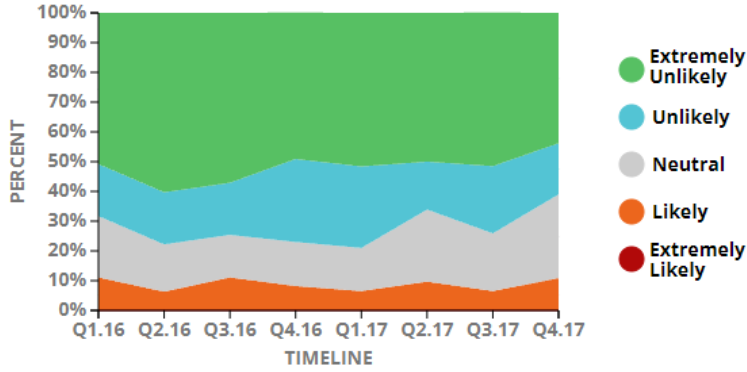

All Organizations | All Departments | All Employees | All BOI Groups |

MY ORGANIZATION